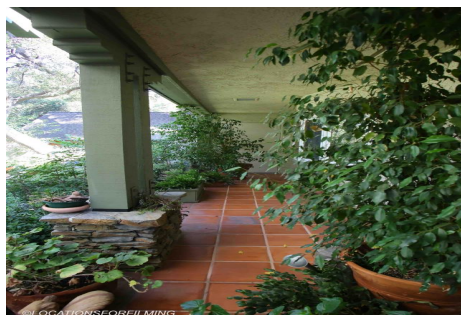

CALL NOW **661-477-0889**

SERVING SANTA CLARITA • LOS ANGELES • VENTURA • SIMI VALLEY

RB - Home

Price: Price details not available

Total Bathrooms

Annette Acosta

Locations for Filming
23638 Lyons Ave, STE 148 Newhall
California 91321
Phone: (661) 477-0889