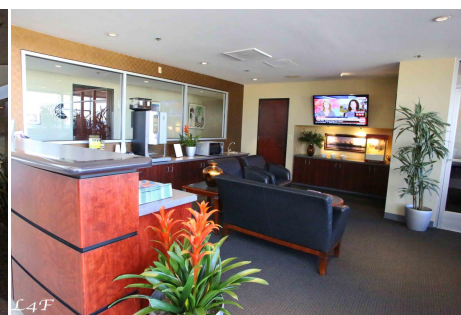

CF - Office - 00000

Price: Price details not available

Total Bathrooms

Annette Acosta

Locations for Filming

23638 Lyons Ave, STE 148 Newhall
California 91321

Phone: (661) 477-0889

CALL NOW **661-477-0889**