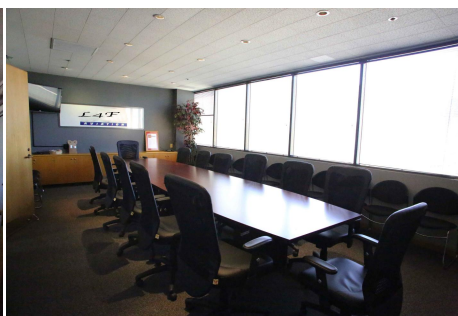

CF - Office - 00000

Price: Price details not available

Total Bathrooms

Annette Acosta

Locations for Filming

23638 Lyons Ave, STE 148 Newhall
California 91321

Phone: (661) 477-0889

CALL NOW **661-477-0889**