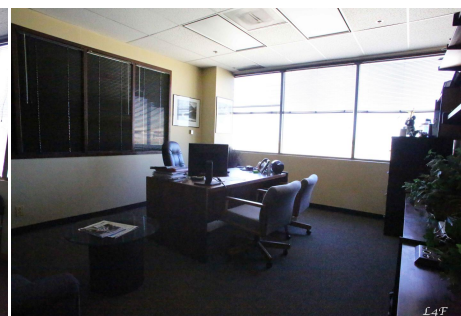

CF - Office - 00000

Price: Price details not available

Total Bathrooms

Annette Acosta

Locations for Filming

23638 Lyons Ave, STE 148 Newhall
California 91321

Phone: (661) 477-0889

CALL NOW **661-477-0889**