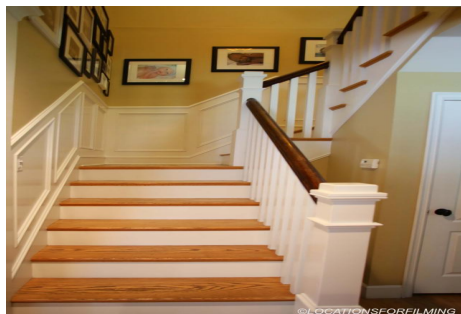

TW - Home

Price: Price details not available

Total Bathrooms

Annette Acosta

Locations for Filming
23638 Lyons Ave, STE 148 Newhall
California 91321
Phone: (661) 477-0889

CALL NOW **661-477-0889**

SERVING SANTA CLARITA • LOS ANGELES • VENTURA • SIMI VALLEY