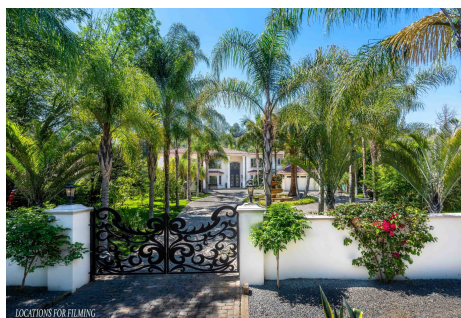

CALL NOW **661-477-0889**

SERVING SANTA CLARITA • LOS ANGELES • VENTURA • SIMI VALLEY

For Rent - Encino

EG - HOME - Exterior - pool

CALL NOW **661-477-0889**

SERVING SANTA CLARITA • LOS ANGELES • VENTURA • SIMI VALLEY

EG - HOME - Exterior - pool

Price: Price details not available

Total Bathrooms

Annette Acosta

Locations for Filming
23638 Lyons Ave, STE 148 Newhall
California 91321
Phone: (661) 477-0889

CALL NOW **661-477-0889**