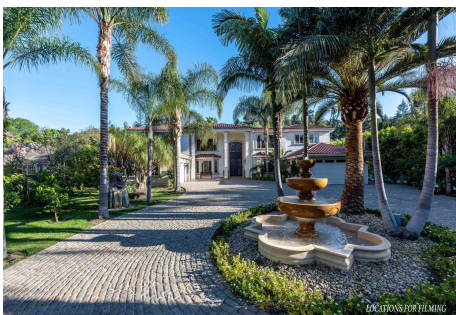

CALL NOW **661-477-0889**

SERVING SANTA CLARITA • LOS ANGELES • VENTURA • SIMI VALLEY

For Rent - Encino

EG - HOME - Exterior - pool

CALL NOW **661-477-0889**

SERVING SANTA CLARITA • LOS ANGELES • VENTURA • SIMI VALLEY

EG - HOME - Exterior - pool

Price: Price details not available

Total Bathrooms

Annette Acosta

Locations for Filming
23638 Lyons Ave, STE 148 Newhall
California 91321
Phone: (661) 477-0889

CALL NOW **661-477-0889**

SERVING SANTA CLARITA • LOS ANGELES • VENTURA • SIMI VALLEY

LOCATIONS FOR FILMING

LOCATIONS FOR FILMING

LOCATIONS FOR FILMING