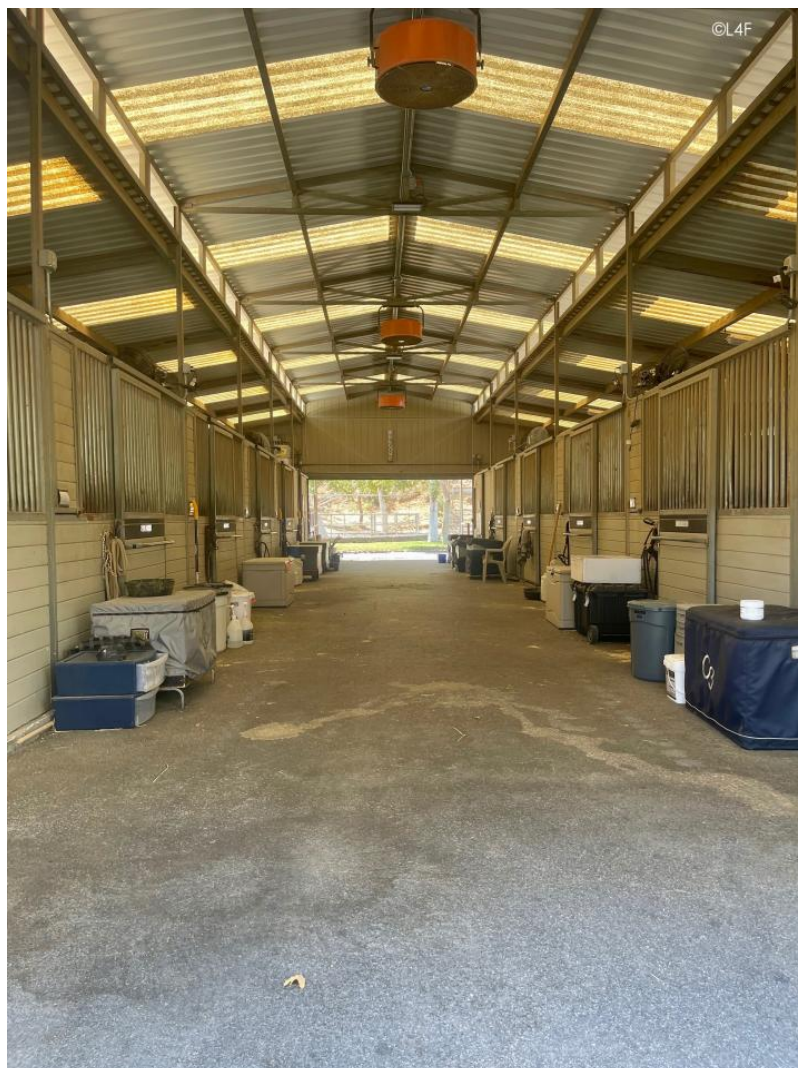

CALL NOW **661-477-0889**

SERVING SANTA CLARITA • LOS ANGELES • VENTURA • SIMI VALLEY

For Rent - Santa Clarita

JW - Property