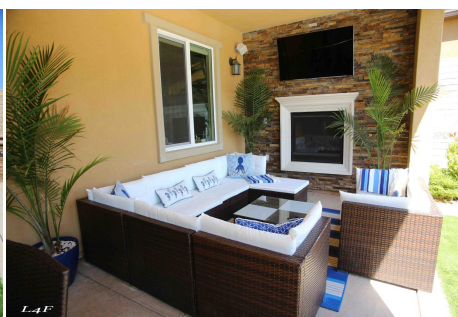

KS - HOME - POOL

Price: Price details not available

Total Bathrooms

Annette Acosta

Locations for Filming

23638 Lyons Ave, STE 148 Newhall

California 91321

Phone: (661) 477-0889