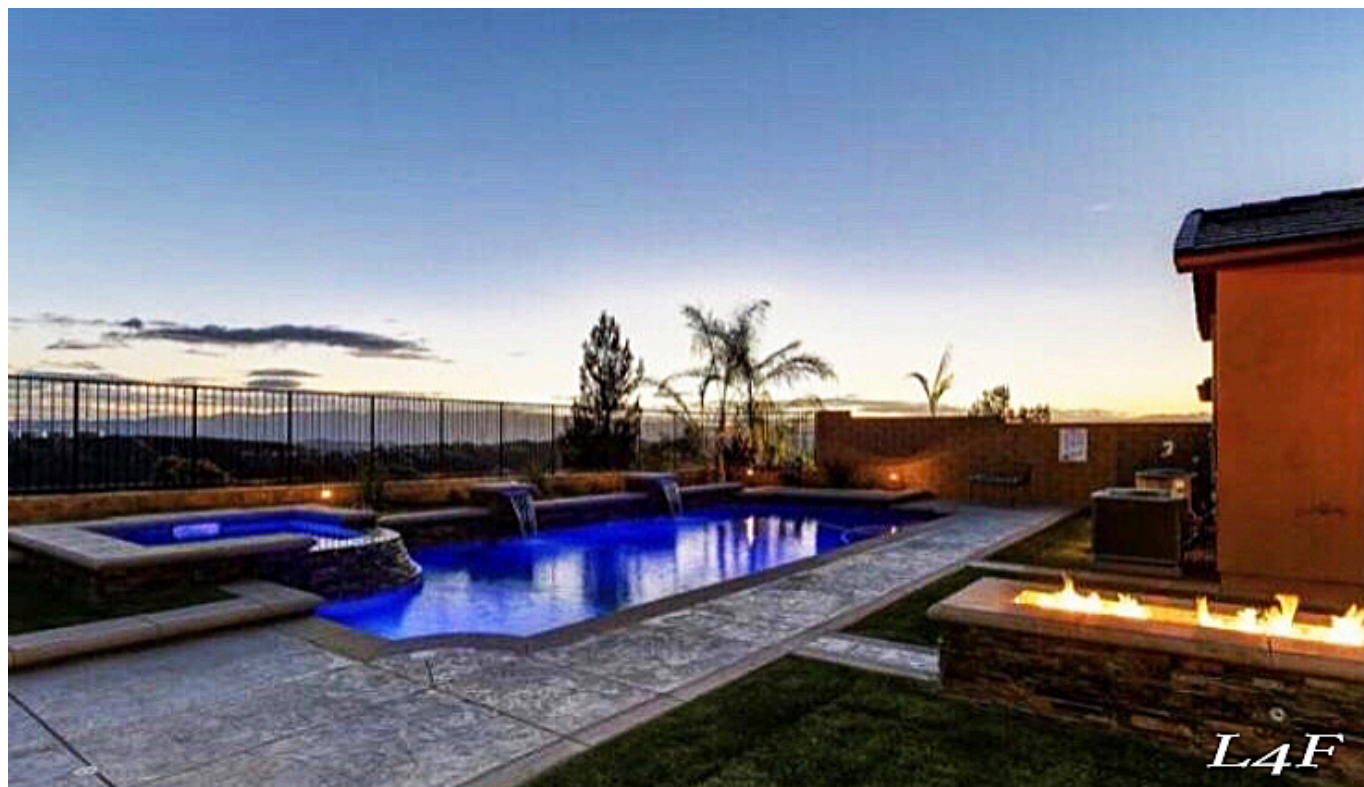

CALL NOW **661-477-0889**

SERVING SANTA CLARITA • LOS ANGELES • VENTURA • SIMI VALLEY

For Rent - Saugus

KS - HOME - POOL

CALL NOW **661-477-0889**

SERVING SANTA CLARITA • LOS ANGELES • VENTURA • SIMI VALLEY