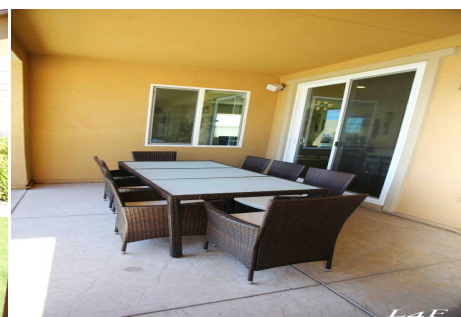

KS - HOME - POOL

Price: Price details not available

Total Bathrooms

Annette Acosta

Locations for Filming

23638 Lyons Ave, STE 148 Newhall

California 91321

Phone: (661) 477-0889