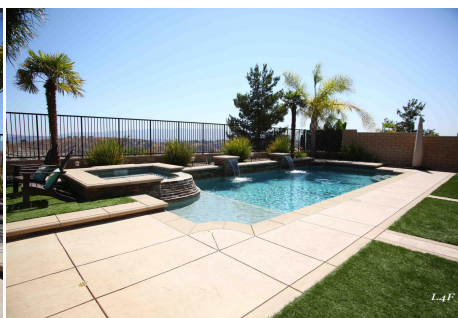

CALL NOW **661-477-0889**

SERVING SANTA CLARITA • LOS ANGELES • VENTURA • SIMI VALLEY

KS - HOME - POOL

Price: Price details not available

Total Bathrooms

Annette Acosta

Locations for Filming

23638 Lyons Ave, STE 148 Newhall

California 91321

Phone: (661) 477-0889