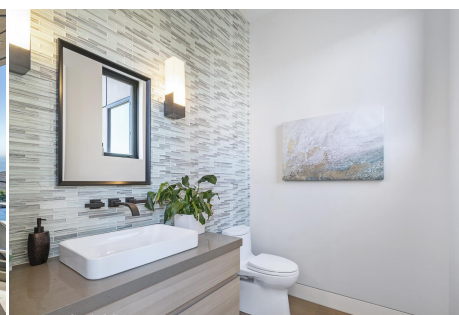

KF - Home

Price: Price details not available

Total Bathrooms

Annette Acosta

Locations for Filming

23638 Lyons Ave, STE 148 Newhall

California 91321

Phone: (661) 477-0889