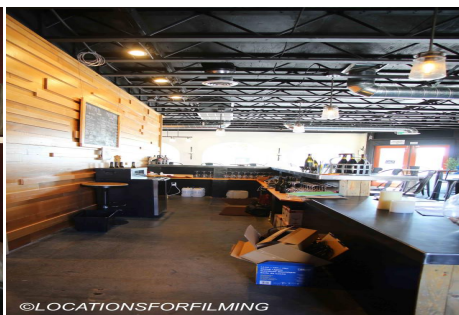

Annette Acosta

Locations for Filming
23638 Lyons Ave, STE 148 Newhall
California 91321
Phone: (661) 477-0889

Total Bathrooms

CALL NOW **661-477-0889**

SERVING SANTA CLARITA • LOS ANGELES • VENTURA • SIMI VALLEY