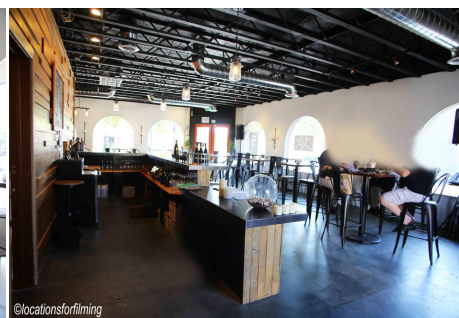

Annette Acosta

Locations for Filming
23638 Lyons Ave, STE 148 Newhall
California 91321
Phone: (661) 477-0889

Total Bathrooms

CALL NOW **661-477-0889**

SERVING SANTA CLARITA • LOS ANGELES • VENTURA • SIMI VALLEY