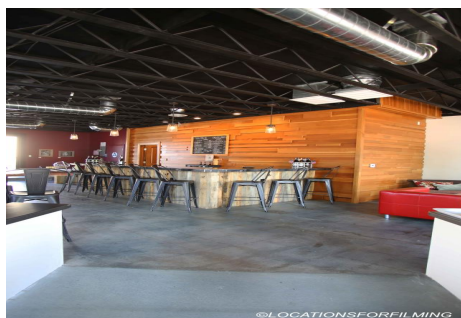

Annette Acosta

Locations for Filming
23638 Lyons Ave, STE 148 Newhall
California 91321
Phone: (661) 477-0889

Total Bathrooms

CALL NOW **661-477-0889**

SERVING SANTA CLARITA • LOS ANGELES • VENTURA • SIMI VALLEY