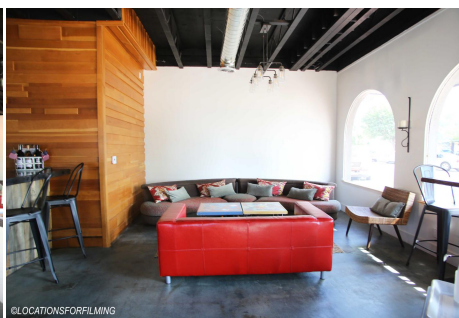

Annette Acosta

Locations for Filming
23638 Lyons Ave, STE 148 Newhall
California 91321
Phone: (661) 477-0889

Total Bathrooms

CALL NOW **661-477-0889**

SERVING SANTA CLARITA • LOS ANGELES • VENTURA • SIMI VALLEY