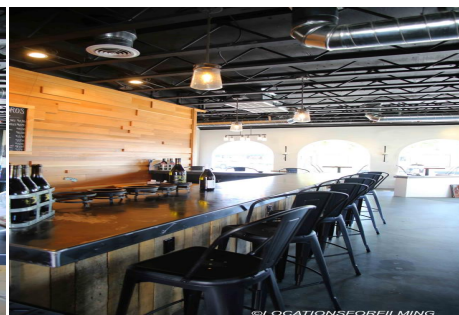

CALL NOW 661-477-0889

SERVING SANTA CLARITA • LOS ANGELES • VENTURA • SIMI VALLEY

SP - Bar

Price: Price details not available

Annette Acosta

Locations for Filming
23638 Lyons Ave, STE 148 Newhall
California 91321
Phone: (661) 477-0889

Total Bathrooms