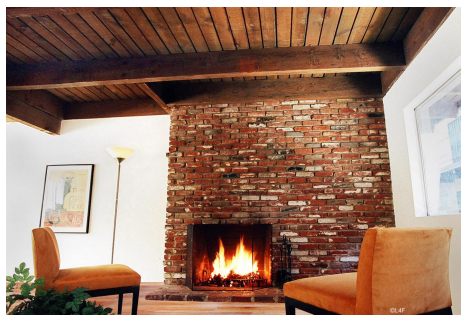

MS - Apartments 1

Price: Price details not available

Total Bathrooms

Annette Acosta

Locations for Filming
23638 Lyons Ave, STE 148 Newhall
California 91321
Phone: (661) 477-0889

CALL NOW **661-477-0889**

SERVING SANTA CLARITA • LOS ANGELES • VENTURA • SIMI VALLEY