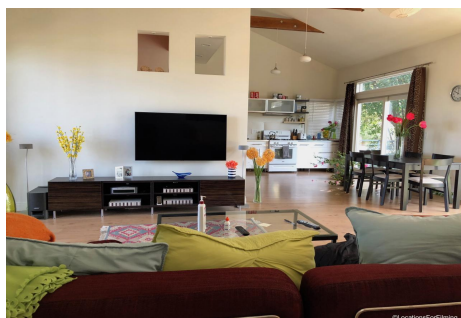

# CALL NOW 661-477-0889

SERVING SANTA CLARITA • LOS ANGELES • VENTURA • SIMI VALLEY

**TS - Apt**

**Price: Price details not available**

Total Bathrooms

**Annette Acosta**

**Locations for Filming**  
23638 Lyons Ave, STE 148 Newhall  
California 91321  
Phone: (661) 477-0889