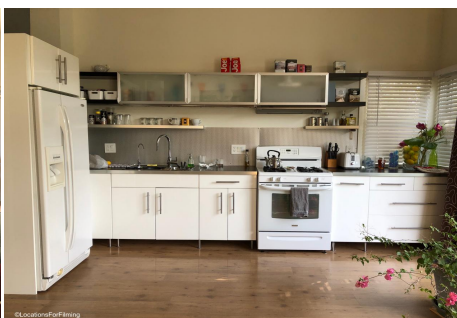

# CALL NOW 661-477-0889

SERVING SANTA CLARITA • LOS ANGELES • VENTURA • SIMI VALLEY

**TS - Apt**

**Price: Price details not available**

Total Bathrooms

**Annette Acosta**

**Locations for Filming**  
23638 Lyons Ave, STE 148 Newhall  
California 91321  
Phone: (661) 477-0889