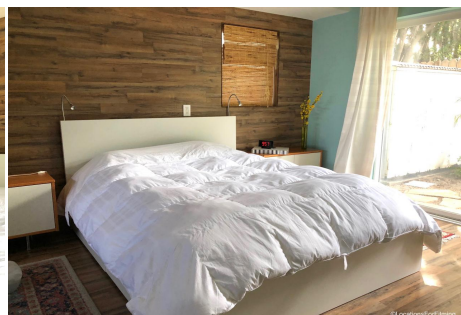

# CALL NOW 661-477-0889

SERVING SANTA CLARITA • LOS ANGELES • VENTURA • SIMI VALLEY

**TS - Apt**

**Price: Price details not available**

Total Bathrooms

**Annette Acosta**

**Locations for Filming**  
23638 Lyons Ave, STE 148 Newhall  
California 91321  
Phone: (661) 477-0889