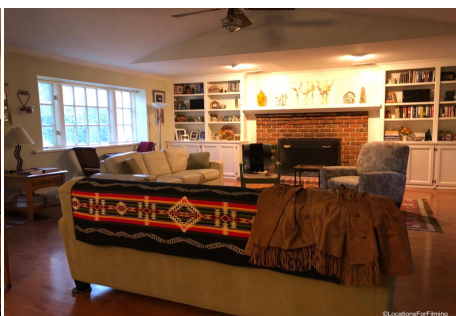

Price: Price details not available

Total Bathrooms

Annette Acosta

Locations for Filming
23638 Lyons Ave, STE 148 Newhall
California 91321
Phone: (661) 477-0889

CALL NOW **661-477-0889**

SERVING SANTA CLARITA • LOS ANGELES • VENTURA • SIMI VALLEY