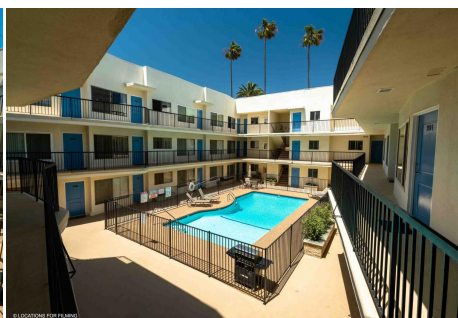

## SM11

**Price: Price details not available**

Total Bathrooms

**Annette Acosta**

**Locations for Filming**  
23638 Lyons Ave, STE 148 Newhall  
California 91321  
Phone: (661) 477-0889