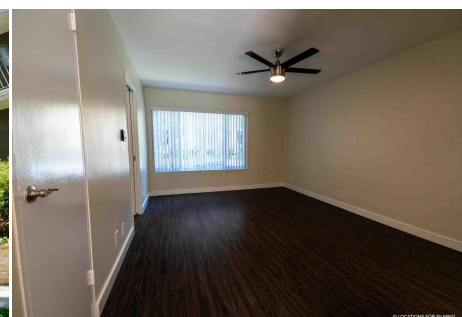

## SM11

**Price: Price details not available**

Total Bathrooms

**Annette Acosta**

**Locations for Filming**  
23638 Lyons Ave, STE 148 Newhall  
California 91321  
Phone: (661) 477-0889