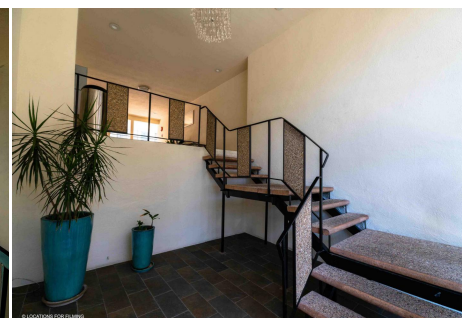

## SM11

**Price: Price details not available**

Total Bathrooms

**Annette Acosta**

**Locations for Filming**  
23638 Lyons Ave, STE 148 Newhall  
California 91321  
Phone: (661) 477-0889