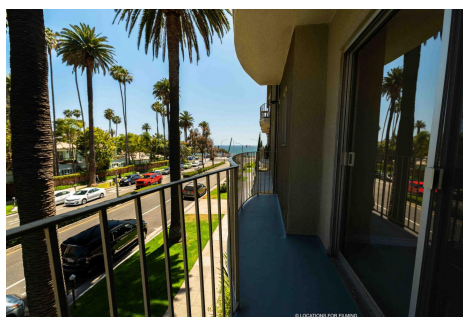

CALL NOW 661-477-0889

SERVING SANTA CLARITA • LOS ANGELES • VENTURA • SIMI VALLEY

SM11

Price: Price details not available

Total Bathrooms

Annette Acosta

Locations for Filming
23638 Lyons Ave, STE 148 Newhall
California 91321
Phone: (661) 477-0889