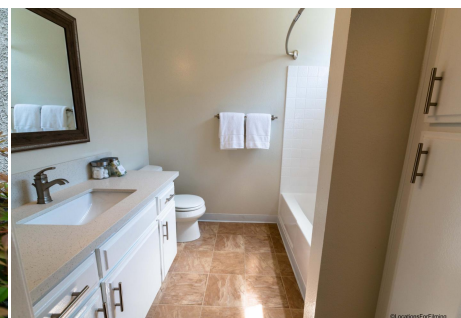

# CALL NOW 661-477-0889

SERVING SANTA CLARITA • LOS ANGELES • VENTURA • SIMI VALLEY

**SM5**

**Price: Price details not available**

Total Bathrooms

**Annette Acosta**

**Locations for Filming**  
23638 Lyons Ave, STE 148 Newhall  
California 91321  
Phone: (661) 477-0889