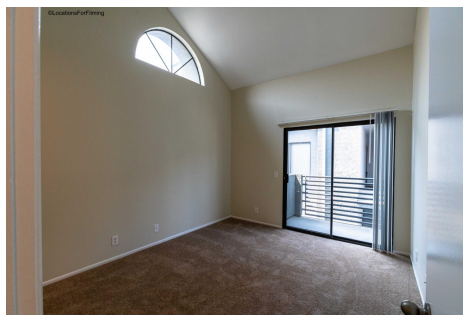

# CALL NOW 661-477-0889

SERVING SANTA CLARITA • LOS ANGELES • VENTURA • SIMI VALLEY

**SM5**

**Price: Price details not available**

Total Bathrooms

**Annette Acosta**

**Locations for Filming**  
23638 Lyons Ave, STE 148 Newhall  
California 91321  
Phone: (661) 477-0889