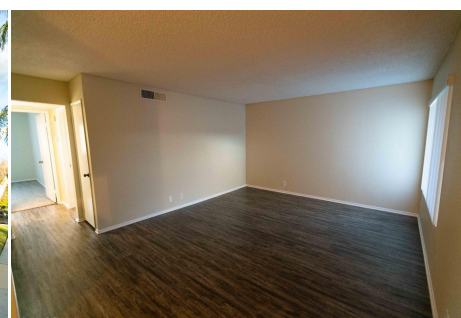

Total Bathrooms

Annette Acosta

Locations for Filming
23638 Lyons Ave, STE 148 Newhall
California 91321
Phone: (661) 477-0889

CALL NOW **661-477-0889**

SERVING SANTA CLARITA • LOS ANGELES • VENTURA • SIMI VALLEY