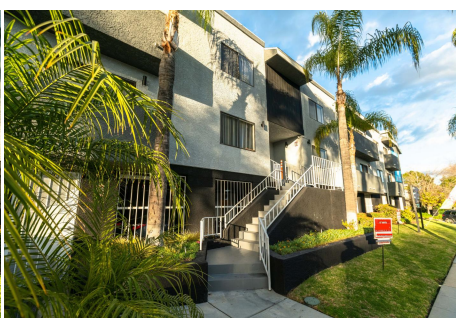

CALL NOW 661-477-0889

SERVING SANTA CLARITA • LOS ANGELES • VENTURA • SIMI VALLEY

SM1

Price: Price details not available

Total Bathrooms

Annette Acosta

Locations for Filming
23638 Lyons Ave, STE 148 Newhall
California 91321
Phone: (661) 477-0889