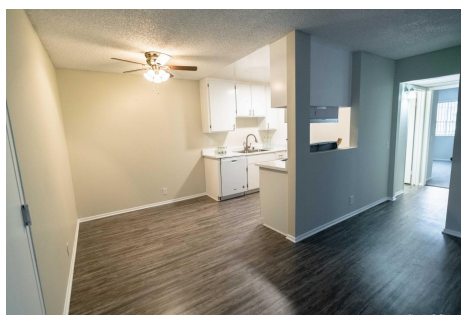

Total Bathrooms

Annette Acosta

Locations for Filming
23638 Lyons Ave, STE 148 Newhall
California 91321
Phone: (661) 477-0889

CALL NOW **661-477-0889**

SERVING SANTA CLARITA • LOS ANGELES • VENTURA • SIMI VALLEY