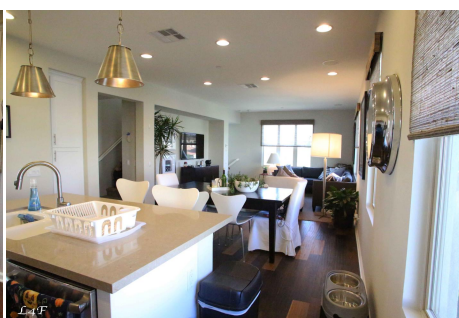

Price: Price details not available

Total Bathrooms

Annette Acosta

Locations for Filming

23638 Lyons Ave, STE 148 Newhall

California 91321

Phone: (661) 477-0889

CALL NOW **661-477-0889**