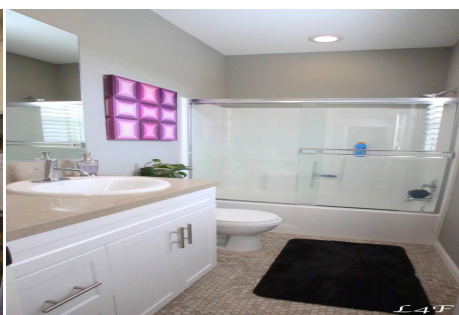

Price: Price details not available

Total Bathrooms

Annette Acosta

Locations for Filming

23638 Lyons Ave, STE 148 Newhall

California 91321

Phone: (661) 477-0889

CALL NOW **661-477-0889**