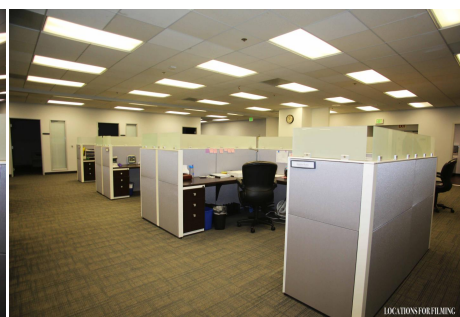

MB - Offices - Cubicles

Price: Price details not available

Total Bathrooms

Annette Acosta

Locations for Filming
23638 Lyons Ave, STE 148 Newhall
California 91321
Phone: (661) 477-0889

CALL NOW **661-477-0889**