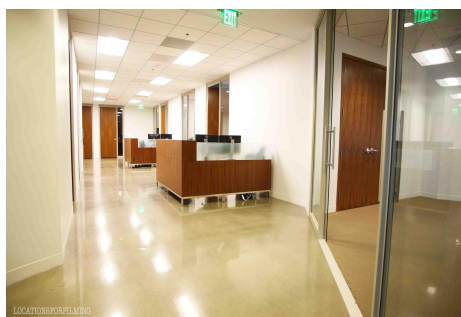

Gravitate - 1111

Price: Price details not available

Total Bathrooms

Annette Acosta

Locations for Filming
23638 Lyons Ave, STE 148 Newhall
California 91321
Phone: (661) 477-0889

CALL NOW **661-477-0889**

SERVING SANTA CLARITA • LOS ANGELES • VENTURA • SIMI VALLEY