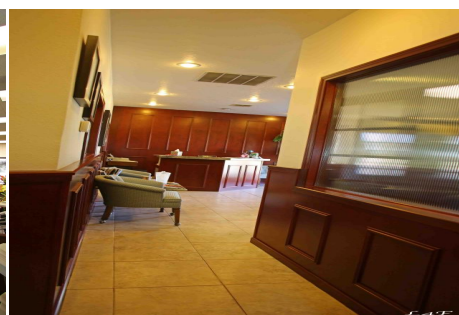

CALL NOW 661-477-0889

SERVING SANTA CLARITA • LOS ANGELES • VENTURA • SIMI VALLEY

Corn - 24010

Price: Price details not available

Total Bathrooms

Annette Acosta

Locations for Filming

23638 Lyons Ave, STE 148 Newhall

California 91321

Phone: (661) 477-0889