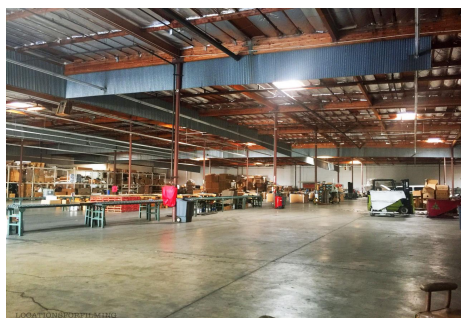

Wheaton - 0000

Price: Price details not available

Total Bathrooms

Annette Acosta

Locations for Filming
23638 Lyons Ave, STE 148 Newhall
California 91321
Phone: (661) 477-0889

CALL NOW **661-477-0889**

SERVING SANTA CLARITA • LOS ANGELES • VENTURA • SIMI VALLEY