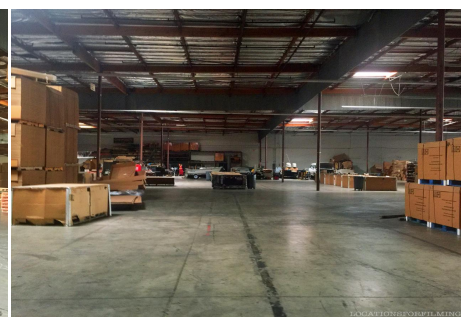

Wheaton - 0000

Price: Price details not available

Total Bathrooms

Annette Acosta

Locations for Filming
23638 Lyons Ave, STE 148 Newhall
California 91321
Phone: (661) 477-0889

CALL NOW **661-477-0889**

SERVING SANTA CLARITA • LOS ANGELES • VENTURA • SIMI VALLEY