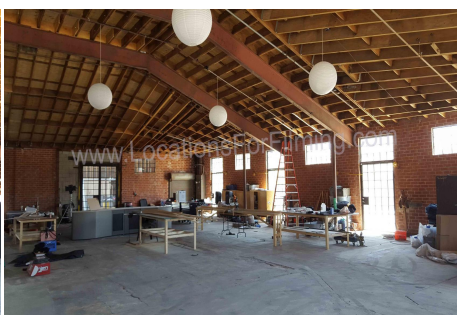

CALL NOW **661-477-0889**

SERVING SANTA CLARITA • LOS ANGELES • VENTURA • SIMI VALLEY

Cruce - 332

Price: Price details not available

Total Bathrooms

Annette Acosta

Locations for Filming
23638 Lyons Ave, STE 148 Newhall
California 91321
Phone: (661) 477-0889