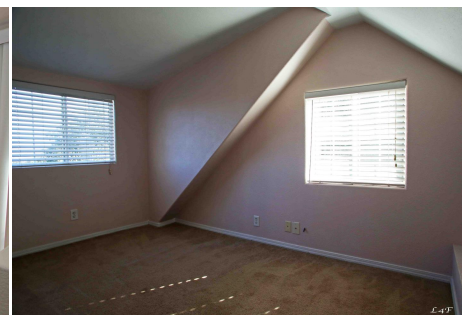

Price: Price details not available

Total Bathrooms

Annette Acosta

Locations for Filming
23638 Lyons Ave, STE 148 Newhall
California 91321
Phone: (661) 477-0889

CALL NOW **661-477-0889**

SERVING SANTA CLARITA • LOS ANGELES • VENTURA • SIMI VALLEY