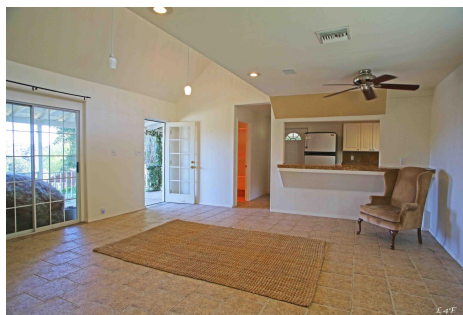

Price: Price details not available

Total Bathrooms

Annette Acosta

Locations for Filming
23638 Lyons Ave, STE 148 Newhall
California 91321
Phone: (661) 477-0889

CALL NOW **661-477-0889**

SERVING SANTA CLARITA • LOS ANGELES • VENTURA • SIMI VALLEY