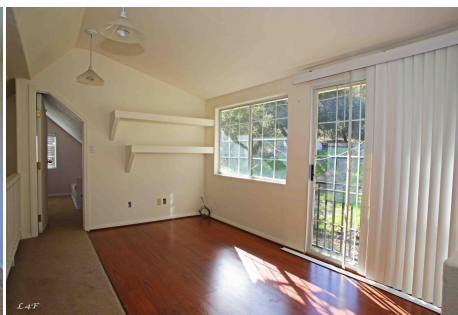

Price: Price details not available

Total Bathrooms

Annette Acosta

Locations for Filming
23638 Lyons Ave, STE 148 Newhall
California 91321
Phone: (661) 477-0889

CALL NOW **661-477-0889**

SERVING SANTA CLARITA • LOS ANGELES • VENTURA • SIMI VALLEY