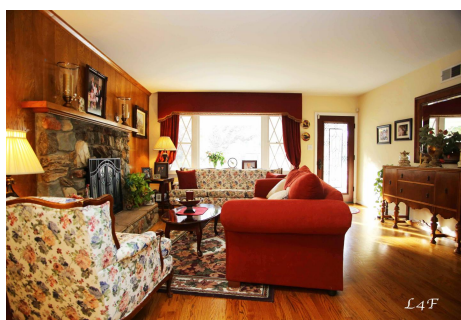

# CALL NOW 661-477-0889

SERVING SANTA CLARITA • LOS ANGELES • VENTURA • SIMI VALLEY

**Atkins - Home - 24442**

**Price: Price details not available**

Total Bathrooms

**Annette Acosta**

**Locations for Filming**  
23638 Lyons Ave, STE 148 Newhall  
California 91321  
Phone: (661) 477-0889