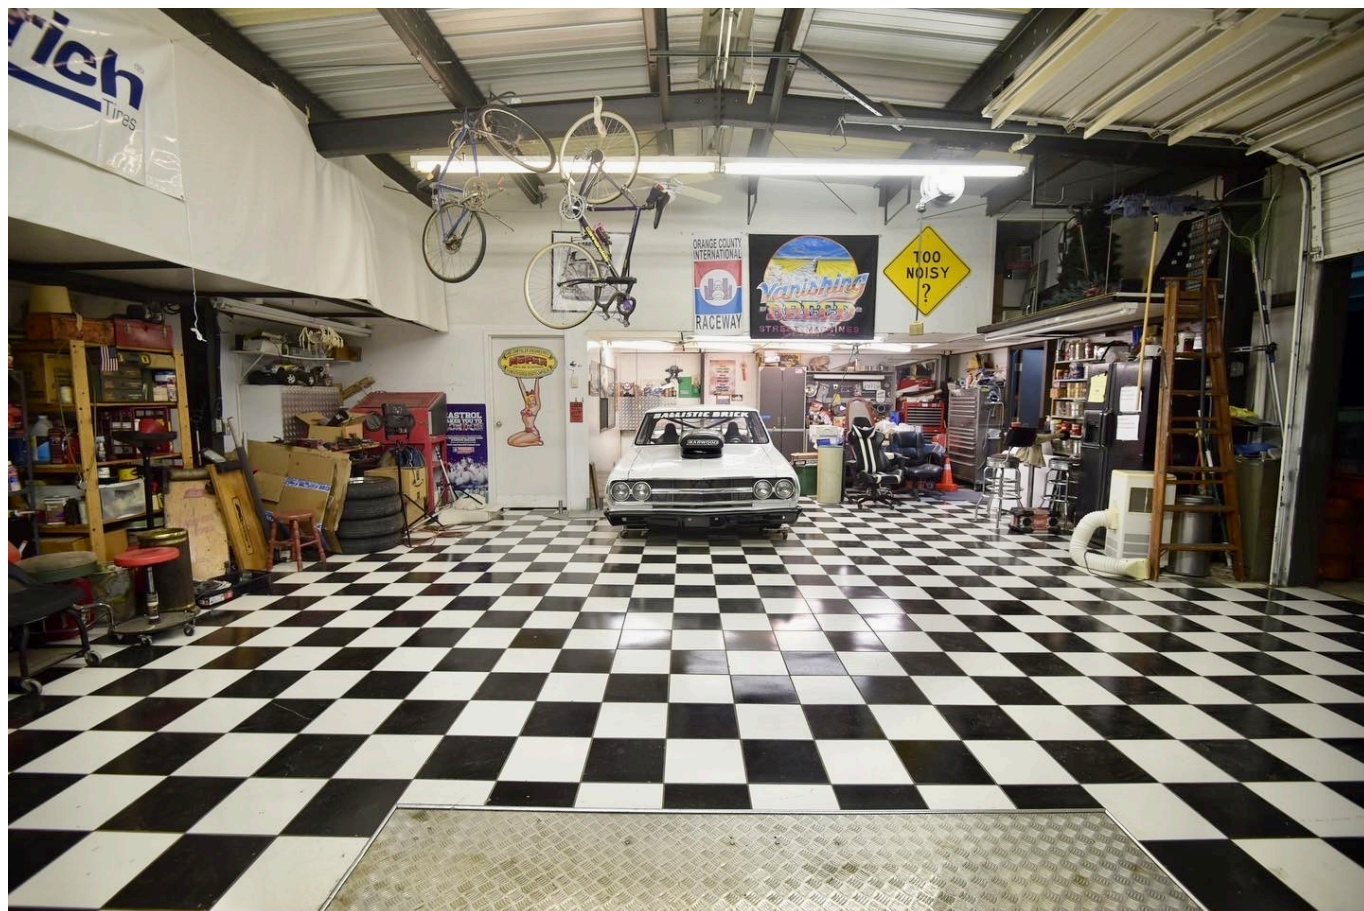

CALL NOW **661-477-0889**

SERVING SANTA CLARITA • LOS ANGELES • VENTURA • SIMI VALLEY

For Rent - Santa Clarita

RSL - Garage Shop

CALL NOW 661-477-0889

SERVING SANTA CLARITA • LOS ANGELES • VENTURA • SIMI VALLEY

RSL - Garage Shop

Price: Price details not available

Total Bathrooms

Annette Acosta

Locations for Filming
23638 Lyons Ave, STE 148 Newhall
California 91321
Phone: (661) 477-0889

CALL NOW **661-477-0889**

SERVING SANTA CLARITA • LOS ANGELES • VENTURA • SIMI VALLEY