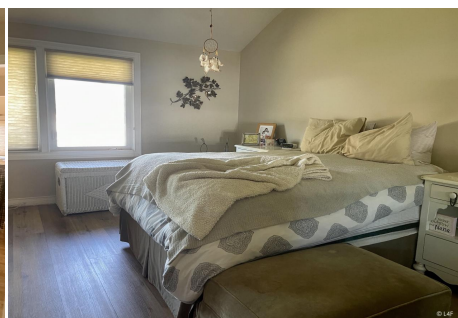

Price: Price details not available

Total Bathrooms

Annette Acosta

Locations for Filming
23638 Lyons Ave, STE 148 Newhall
California 91321
Phone: (661) 477-0889

CALL NOW **661-477-0889**

SERVING SANTA CLARITA • LOS ANGELES • VENTURA • SIMI VALLEY