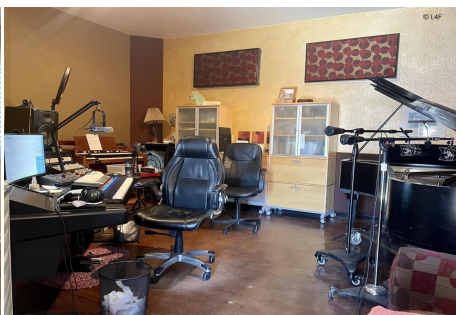

## ES - 2 Home - NH

**Price: Price details not available**

Total Bathrooms

**Annette Acosta**

**Locations for Filming**  
23638 Lyons Ave, STE 148 Newhall  
California 91321  
Phone: (661) 477-0889

CALL NOW **661-477-0889**