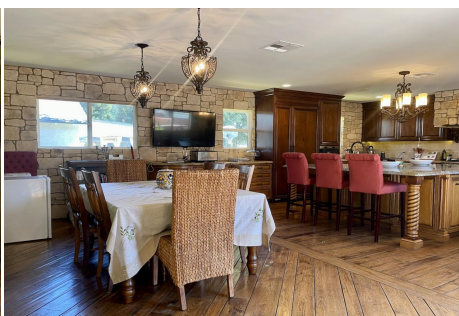

JM - Home - 3 - NH

Price: Price details not available

Total Bathrooms

Annette Acosta

Locations for Filming
23638 Lyons Ave, STE 148 Newhall
California 91321
Phone: (661) 477-0889

CALL NOW **661-477-0889**

SERVING SANTA CLARITA • LOS ANGELES • VENTURA • SIMI VALLEY