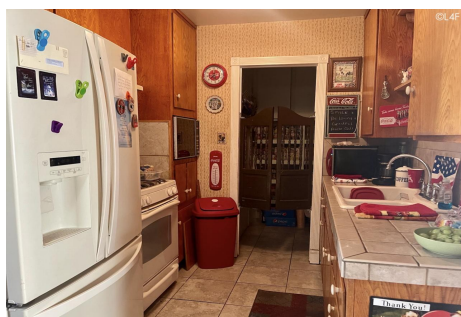

Price: Price details not available

Total Bathrooms

Annette Acosta

Locations for Filming
23638 Lyons Ave, STE 148 Newhall
California 91321
Phone: (661) 477-0889

CALL NOW **661-477-0889**

SERVING SANTA CLARITA • LOS ANGELES • VENTURA • SIMI VALLEY