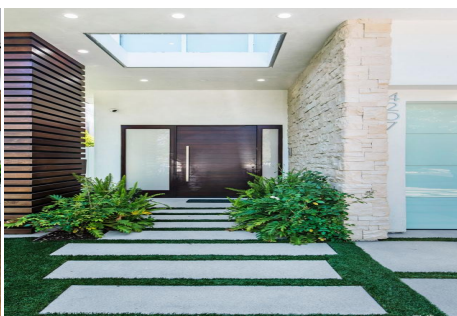

CALL NOW 661-477-0889

SERVING SANTA CLARITA • LOS ANGELES • VENTURA • SIMI VALLEY

KK - Home

Price: Price details not available

Total Bathrooms

Annette Acosta

Locations for Filming
23638 Lyons Ave, STE 148 Newhall
California 91321
Phone: (661) 477-0889