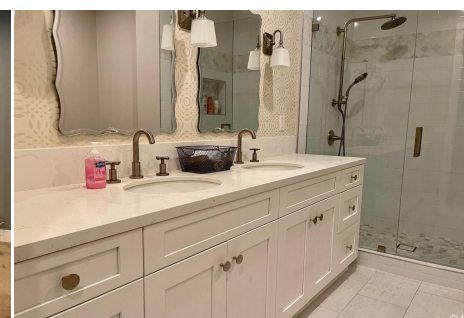

Price: Price details not available

Total Bathrooms

Annette Acosta

Locations for Filming

23638 Lyons Ave, STE 148 Newhall
California 91321

Phone: (661) 477-0889

CALL NOW **661-477-0889**

SERVING SANTA CLARITA • LOS ANGELES • VENTURA • SIMI VALLEY