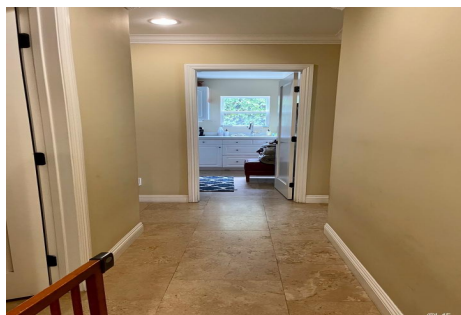

Price: Price details not available

Total Bathrooms

Annette Acosta

Locations for Filming
23638 Lyons Ave, STE 148 Newhall
California 91321
Phone: (661) 477-0889

CALL NOW **661-477-0889**

SERVING SANTA CLARITA • LOS ANGELES • VENTURA • SIMI VALLEY