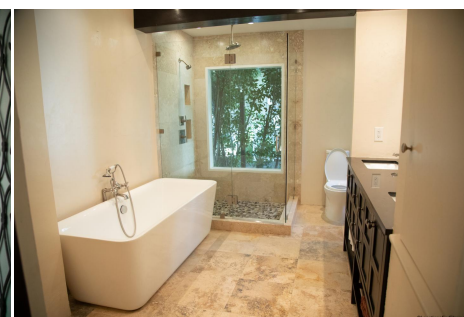

## SE - Home 2

**Price: Price details not available**

Total Bathrooms

**Annette Acosta**

**Locations for Filming**

23638 Lyons Ave, STE 148 Newhall

California 91321

Phone: (661) 477-0889