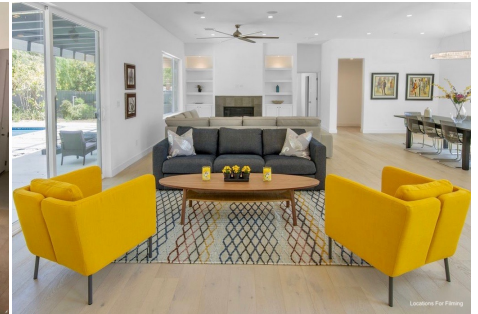

Price: Price details not available

Total Bathrooms

Annette Acosta

Locations for Filming

23638 Lyons Ave, STE 148 Newhall

California 91321

Phone: (661) 477-0889

CALL NOW **661-477-0889**