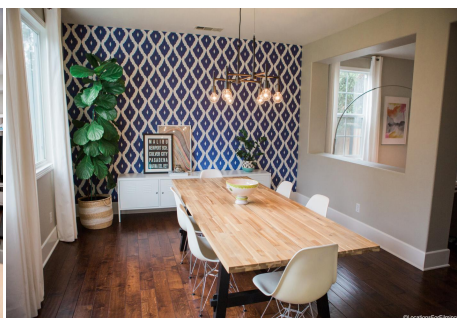

NM - Home - Interior

Price: Price details not available

Total Bathrooms

Annette Acosta

Locations for Filming
23638 Lyons Ave, STE 148 Newhall
California 91321
Phone: (661) 477-0889

CALL NOW **661-477-0889**