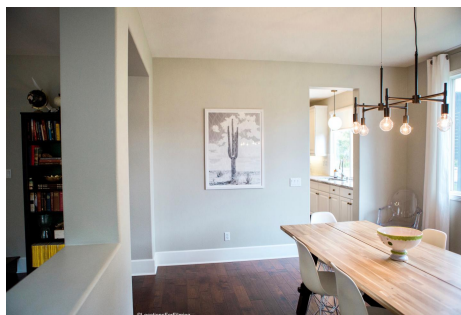

NM - Home - Interior

Price: Price details not available

Total Bathrooms

Annette Acosta

Locations for Filming
23638 Lyons Ave, STE 148 Newhall
California 91321
Phone: (661) 477-0889

CALL NOW **661-477-0889**