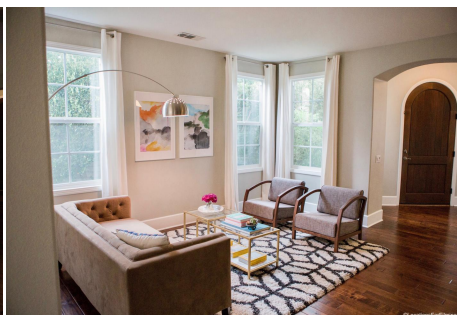

NM - Home - Interior

Price: Price details not available

Total Bathrooms

Annette Acosta

Locations for Filming
23638 Lyons Ave, STE 148 Newhall
California 91321
Phone: (661) 477-0889

CALL NOW **661-477-0889**