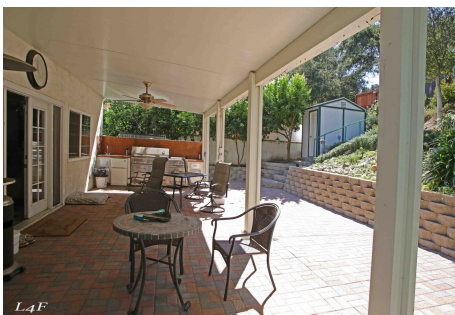

Price: Price details not available

Total Bathrooms

Annette Acosta

Locations for Filming
23638 Lyons Ave, STE 148 Newhall
California 91321
Phone: (661) 477-0889

CALL NOW **661-477-0889**

SERVING SANTA CLARITA • LOS ANGELES • VENTURA • SIMI VALLEY