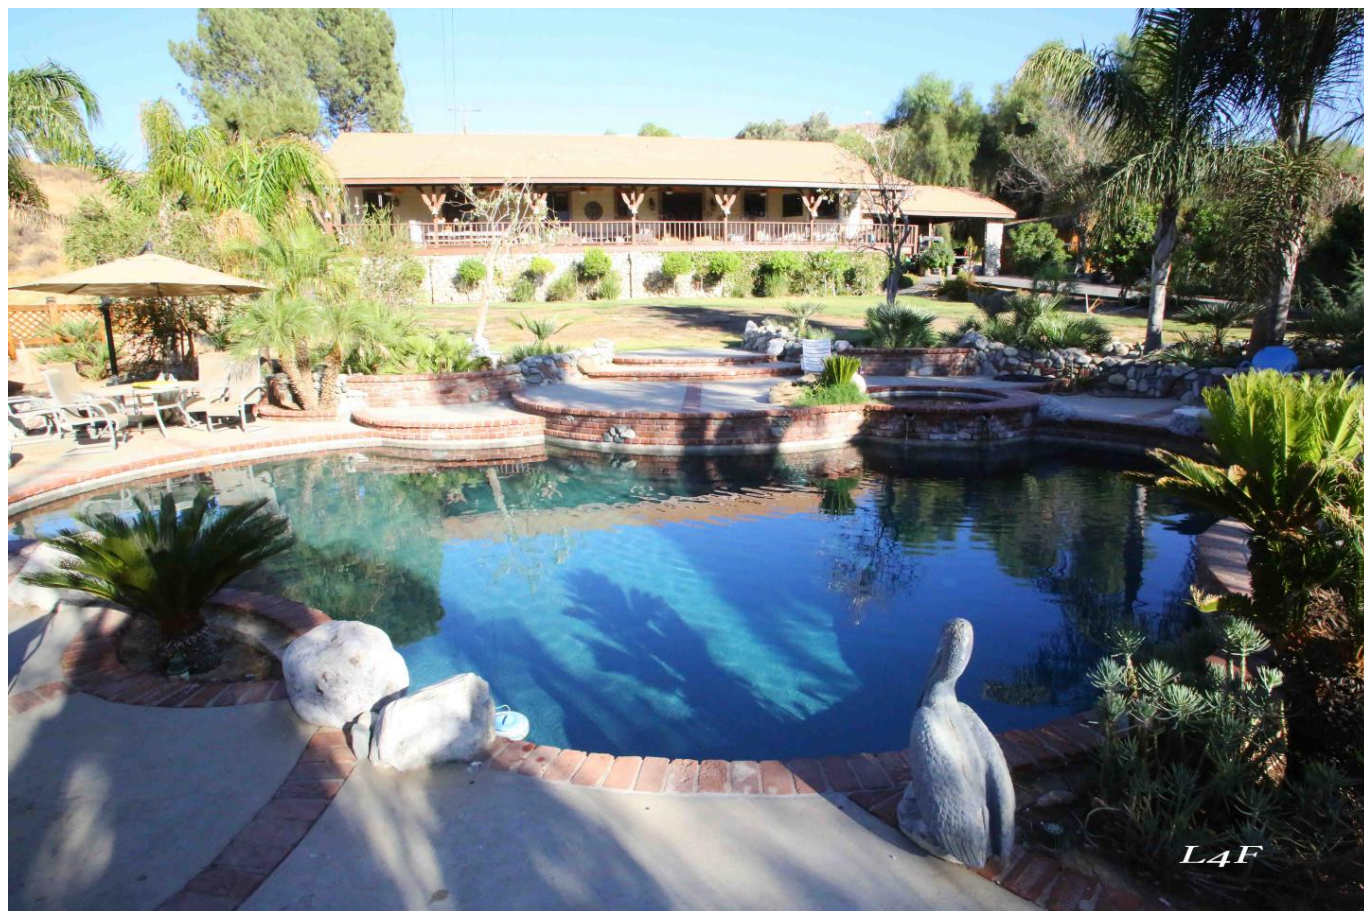

CALL NOW **661-477-0889**

SERVING SANTA CLARITA • LOS ANGELES • VENTURA • SIMI VALLEY

For Rent - Newhall

PC - HOME