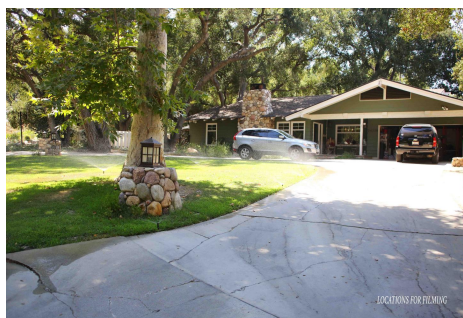

Price: Price details not available

Total Bathrooms

Annette Acosta

Locations for Filming
23638 Lyons Ave, STE 148 Newhall
California 91321
Phone: (661) 477-0889

CALL NOW **661-477-0889**

SERVING SANTA CLARITA • LOS ANGELES • VENTURA • SIMI VALLEY