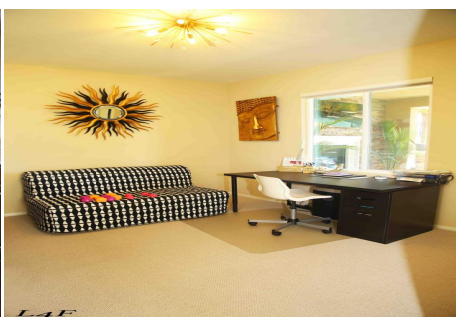

Total Bathrooms

Annette Acosta

Locations for Filming
23638 Lyons Ave, STE 148 Newhall
California 91321
Phone: (661) 477-0889

CALL NOW **661-477-0889**

SERVING SANTA CLARITA • LOS ANGELES • VENTURA • SIMI VALLEY