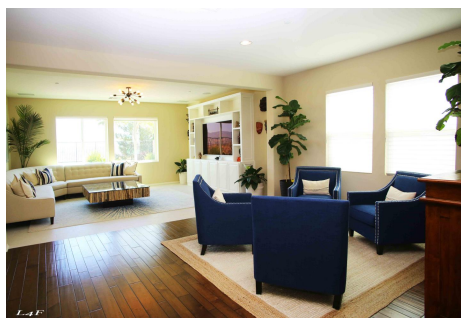

Total Bathrooms

Annette Acosta

Locations for Filming
23638 Lyons Ave, STE 148 Newhall
California 91321
Phone: (661) 477-0889

CALL NOW **661-477-0889**

SERVING SANTA CLARITA • LOS ANGELES • VENTURA • SIMI VALLEY