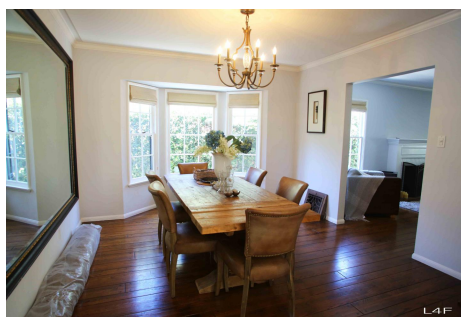

# CALL NOW 661-477-0889

SERVING SANTA CLARITA • LOS ANGELES • VENTURA • SIMI VALLEY

**MM - HOME - 90049**

**Price: Price details not available**

Total Bathrooms

**Annette Acosta**

**Locations for Filming**  
23638 Lyons Ave, STE 148 Newhall  
California 91321  
Phone: (661) 477-0889