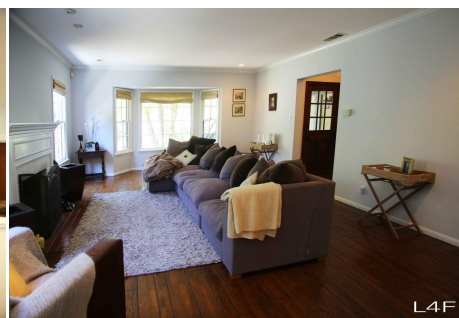

# CALL NOW 661-477-0889

SERVING SANTA CLARITA • LOS ANGELES • VENTURA • SIMI VALLEY

**MM - HOME - 90049**

**Price: Price details not available**

Total Bathrooms

**Annette Acosta**

**Locations for Filming**  
23638 Lyons Ave, STE 148 Newhall  
California 91321  
Phone: (661) 477-0889