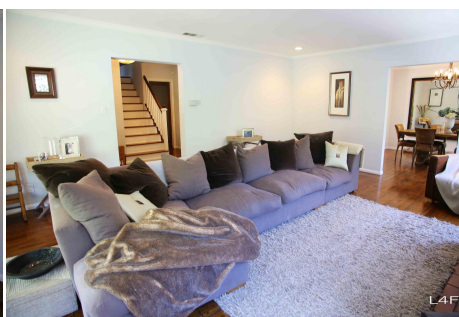

# CALL NOW 661-477-0889

SERVING SANTA CLARITA • LOS ANGELES • VENTURA • SIMI VALLEY

**MM - HOME - 90049**

**Price: Price details not available**

Total Bathrooms

**Annette Acosta**

**Locations for Filming**  
23638 Lyons Ave, STE 148 Newhall  
California 91321  
Phone: (661) 477-0889