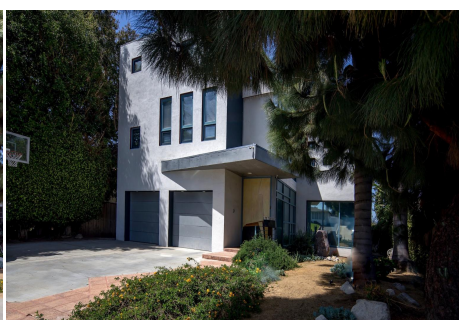

CALL NOW **661-477-0889**

SERVING SANTA CLARITA • LOS ANGELES • VENTURA • SIMI VALLEY

RK - Outside - 90064

Price: Price details not available

Total Bathrooms

Annette Acosta

Locations for Filming

23638 Lyons Ave, STE 148 Newhall

California 91321

Phone: (661) 477-0889