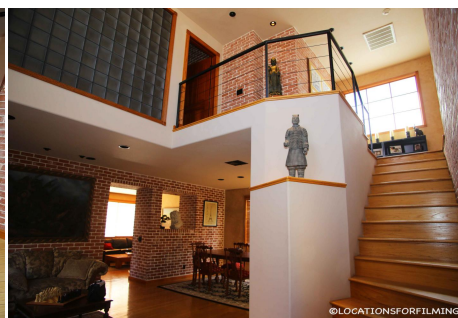

Total Bathrooms

Annette Acosta

Locations for Filming
23638 Lyons Ave, STE 148 Newhall
California 91321
Phone: (661) 477-0889

CALL NOW **661-477-0889**

SERVING SANTA CLARITA • LOS ANGELES • VENTURA • SIMI VALLEY