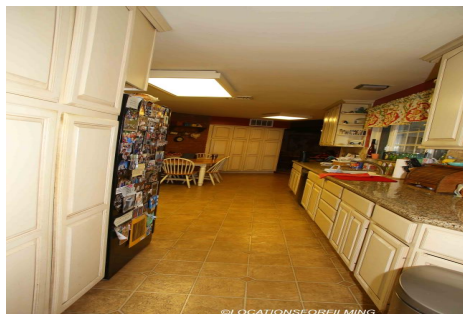

Price: Price details not available

Total Bathrooms

Annette Acosta

Locations for Filming
23638 Lyons Ave, STE 148 Newhall
California 91321
Phone: (661) 477-0889

CALL NOW **661-477-0889**

SERVING SANTA CLARITA • LOS ANGELES • VENTURA • SIMI VALLEY