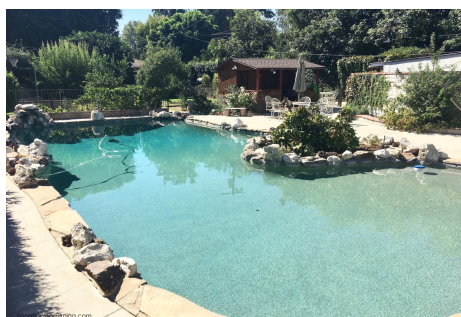

# CALL NOW 661-477-0889

SERVING SANTA CLARITA • LOS ANGELES • VENTURA • SIMI VALLEY

**SM - Home**

**Price: Price details not available**

Total Bathrooms

**Annette Acosta**

**Locations for Filming**  
23638 Lyons Ave, STE 148 Newhall  
California 91321  
Phone: (661) 477-0889