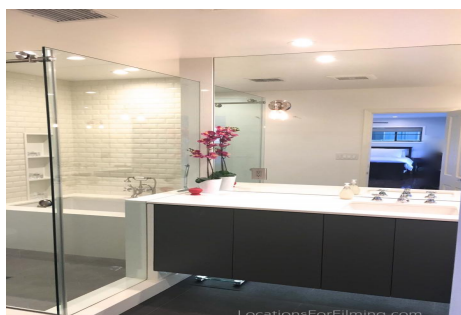

AS - Home

Price: Price details not available

Total Bathrooms

Annette Acosta

Locations for Filming
23638 Lyons Ave, STE 148 Newhall
California 91321
Phone: (661) 477-0889

CALL NOW **661-477-0889**

SERVING SANTA CLARITA • LOS ANGELES • VENTURA • SIMI VALLEY