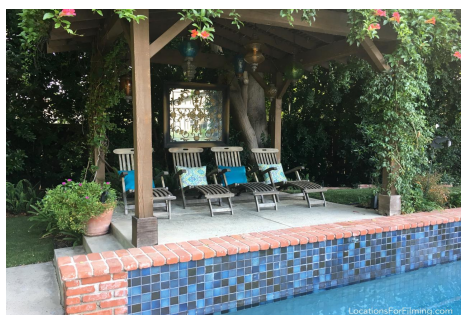

CALL NOW **661-477-0889**

SERVING SANTA CLARITA • LOS ANGELES • VENTURA • SIMI VALLEY

HC - Home

Price: Price details not available

Total Bathrooms

Annette Acosta

Locations for Filming
23638 Lyons Ave, STE 148 Newhall
California 91321
Phone: (661) 477-0889