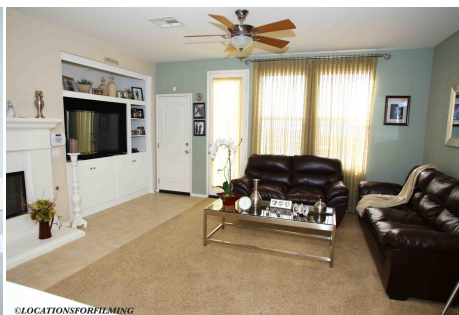

# CALL NOW 661-477-0889

SERVING SANTA CLARITA • LOS ANGELES • VENTURA • SIMI VALLEY

**Gracia**

**Price: Price details not available**

Total Bathrooms

**Annette Acosta**

**Locations for Filming**  
23638 Lyons Ave, STE 148 Newhall  
California 91321  
Phone: (661) 477-0889