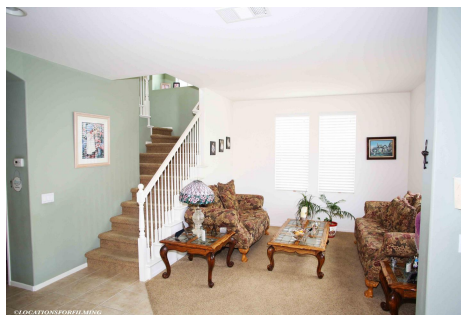

# CALL NOW 661-477-0889

SERVING SANTA CLARITA • LOS ANGELES • VENTURA • SIMI VALLEY

**Gracia**

**Price: Price details not available**

Total Bathrooms

**Annette Acosta**

**Locations for Filming**  
23638 Lyons Ave, STE 148 Newhall  
California 91321  
Phone: (661) 477-0889