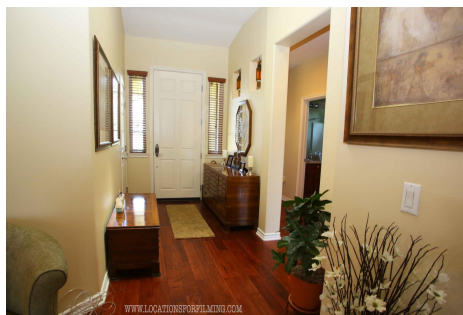

Cangelosi - 2652

Price: Price details not available

Total Bathrooms

Annette Acosta

Locations for Filming
23638 Lyons Ave, STE 148 Newhall
California 91321
Phone: (661) 477-0889

CALL NOW **661-477-0889**

SERVING SANTA CLARITA • LOS ANGELES • VENTURA • SIMI VALLEY