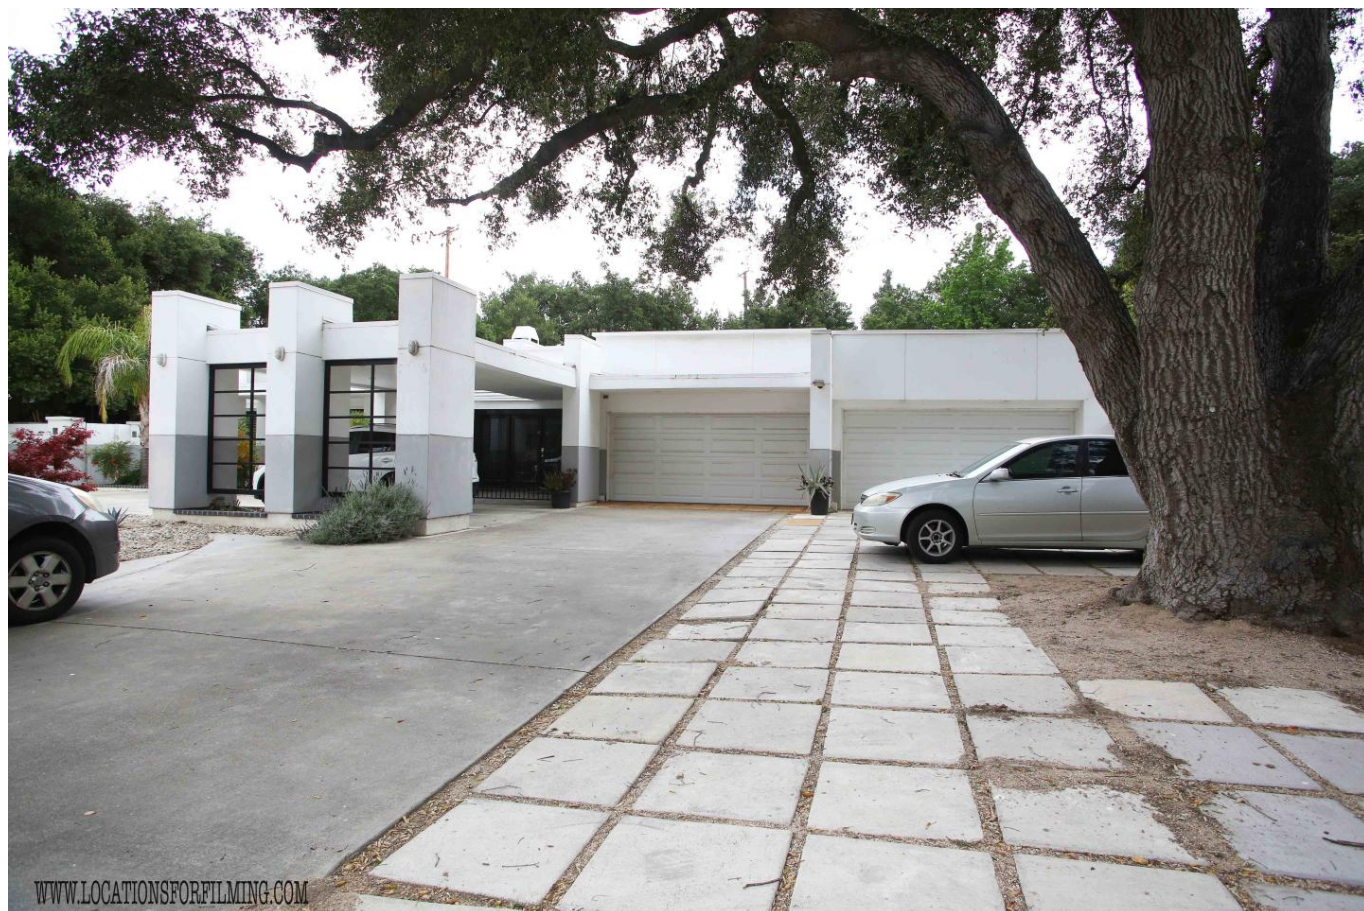

## For Rent - Newhall

Carreon - 23416

# CALL NOW 661-477-0889

SERVING SANTA CLARITA • LOS ANGELES • VENTURA • SIMI VALLEY

**Carreon - 23416**

**Price: Price details not available**

Total Bathrooms

**Annette Acosta**

**Locations for Filming**

23638 Lyons Ave, STE 148 Newhall