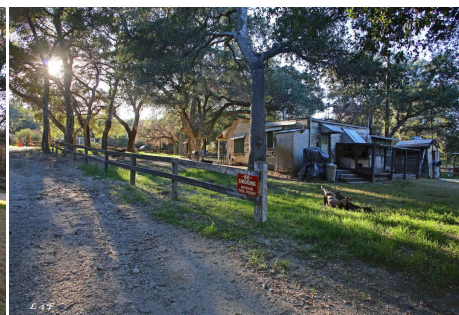

CALL NOW 661-477-0889

SERVING SANTA CLARITA • LOS ANGELES • VENTURA • SIMI VALLEY

Laufr - 23450

Price: Price details not available

Total Bathrooms

Annette Acosta

Locations for Filming

23638 Lyons Ave, STE 148 Newhall

California 91321

Phone: (661) 477-0889