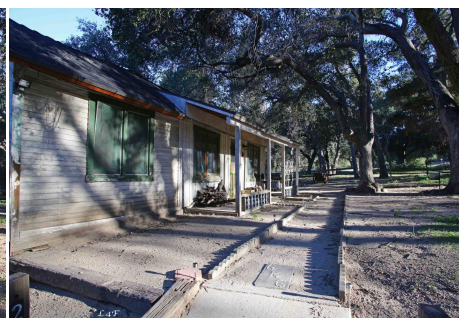

CALL NOW 661-477-0889

SERVING SANTA CLARITA • LOS ANGELES • VENTURA • SIMI VALLEY

Laufr - 23450

Price: Price details not available

Total Bathrooms

Annette Acosta

Locations for Filming

23638 Lyons Ave, STE 148 Newhall

California 91321

Phone: (661) 477-0889