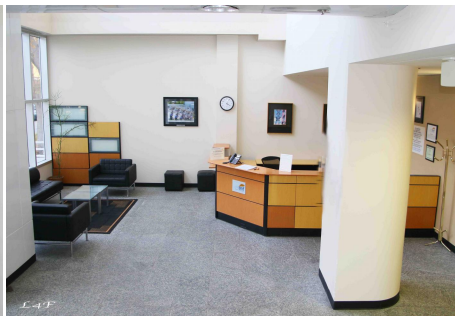

CALL NOW 661-477-0889

SERVING SANTA CLARITA • LOS ANGELES • VENTURA • SIMI VALLEY

MB - BLDG

Price: Price details not available

Total Bathrooms

Annette Acosta

Locations for Filming

23638 Lyons Ave, STE 148 Newhall
California 91321

Phone: (661) 477-0889