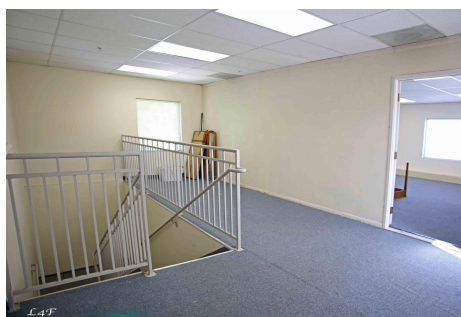

Rene - 23310 -107

Price: Price details not available

Total Bathrooms

Annette Acosta

Locations for Filming
23638 Lyons Ave, STE 148 Newhall
California 91321
Phone: (661) 477-0889

CALL NOW **661-477-0889**

SERVING SANTA CLARITA • LOS ANGELES • VENTURA • SIMI VALLEY