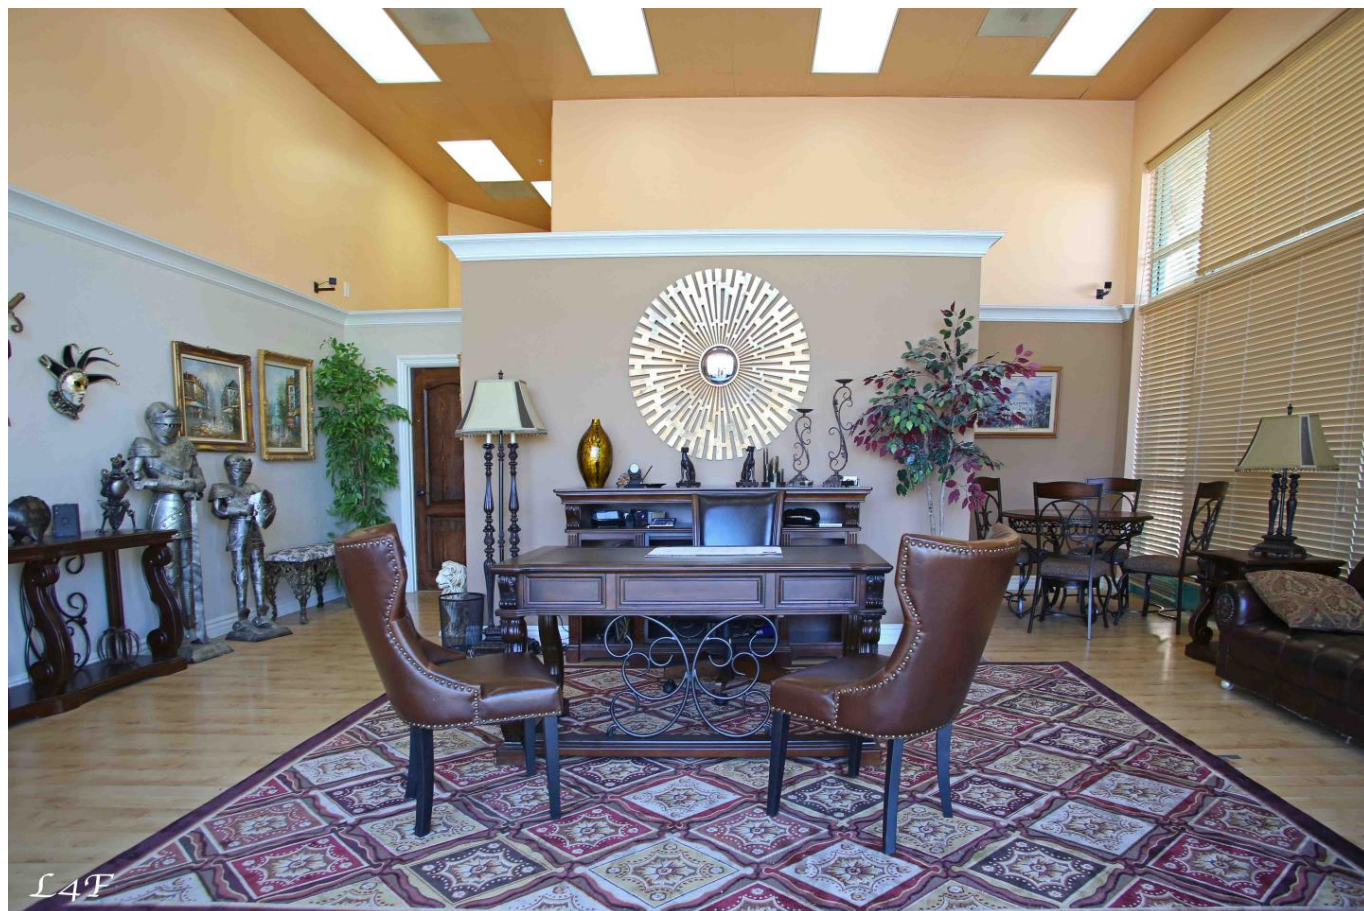

CALL NOW **661-477-0889**

SERVING SANTA CLARITA • LOS ANGELES • VENTURA • SIMI VALLEY

For Rent - Santa Clarita

Rene - 23310 -107